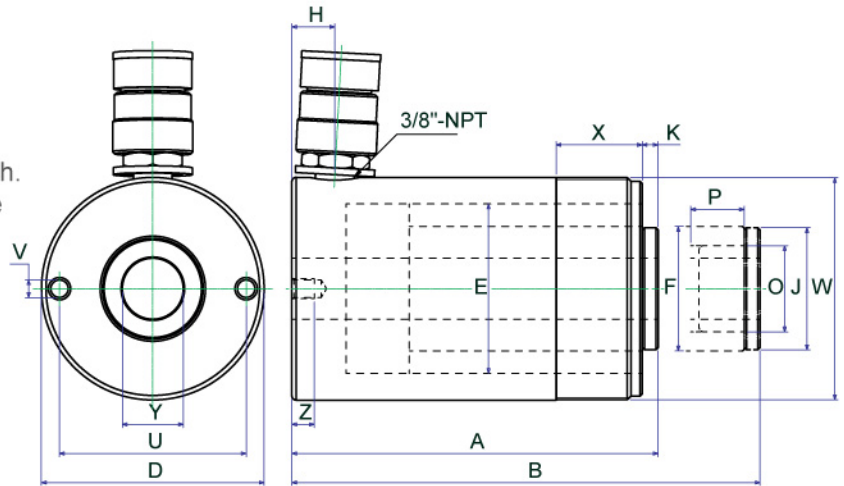

NRHS SERIES

- Get the fast retracting speed by Tension spring design.
- Enlarged Plunger size provide stronger gripping force.